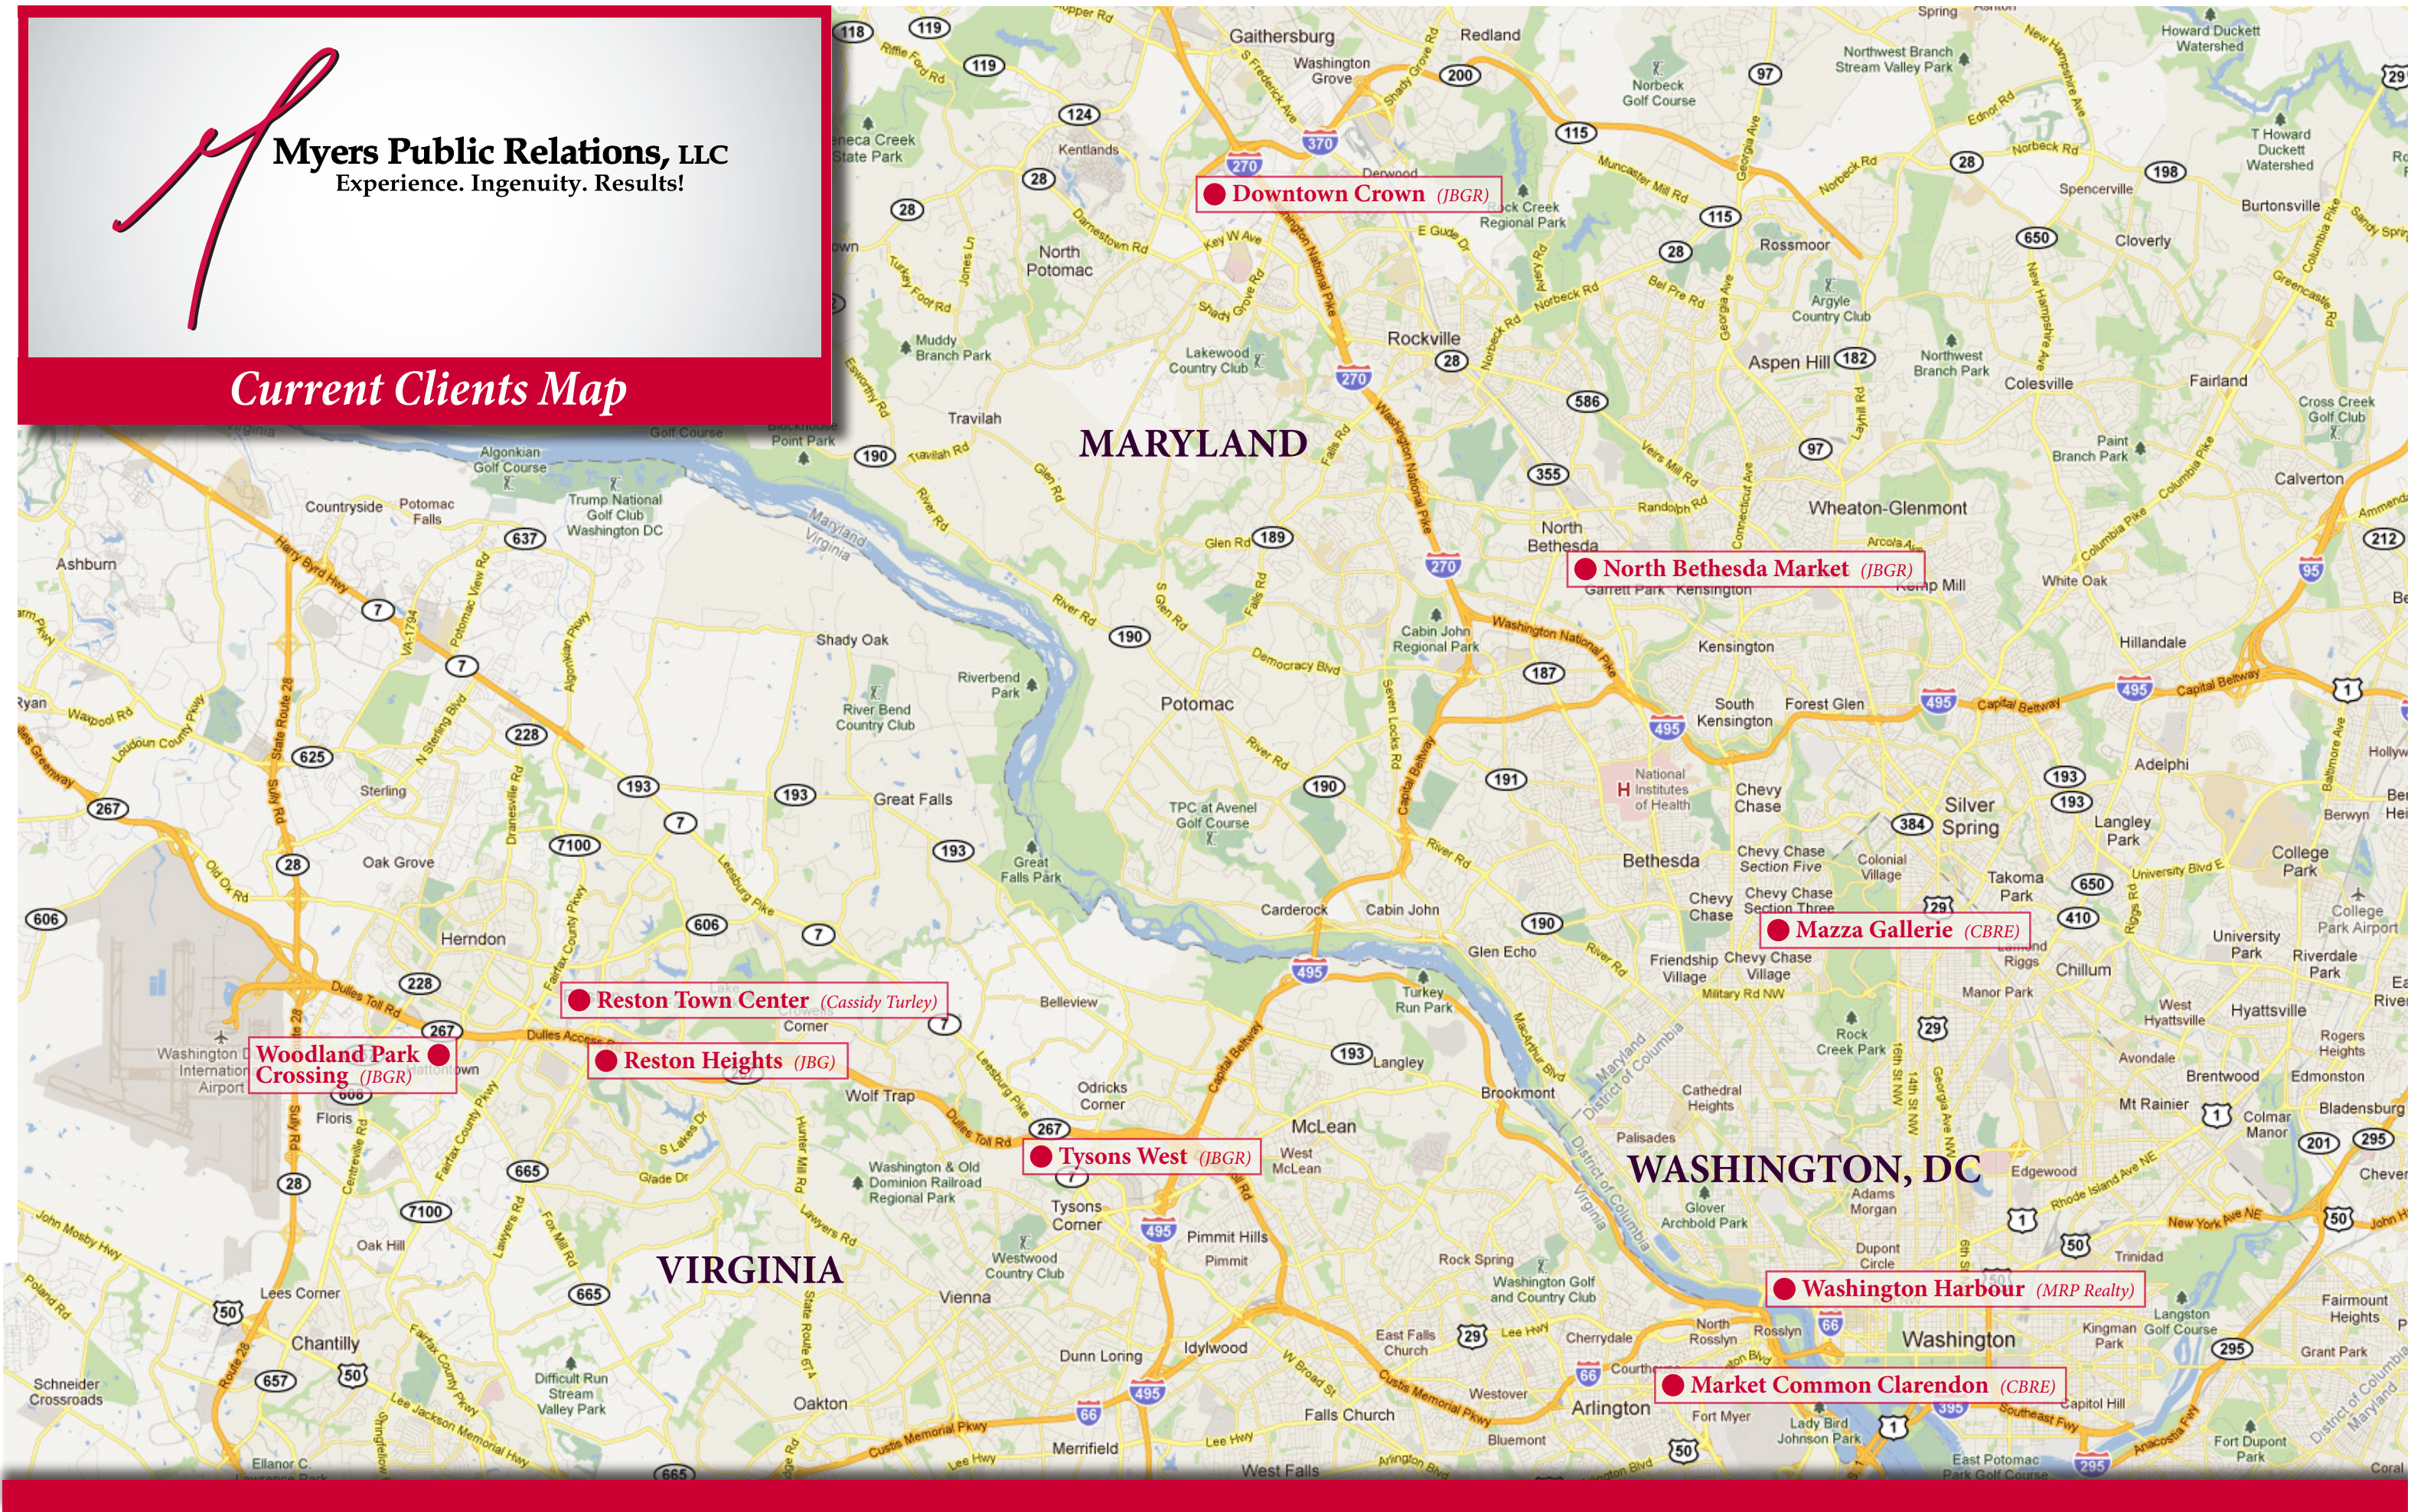

Myers Public Relations, LLC
Experience. Ingenuity. Results!

Current Clients Map

● **Downtown Crown (JBGR)**

● **North Bethesda Market (JBGR)**

● **Mazza Gallerie (CBRE)**

● **Reston Town Center (Cassidy Turley)**

● **Woodland Park Crossing (JBGR)**

● **Reston Heights (JBG)**

● **Tysons West (JBGR)**

● **Washington Harbour (MRP Realty)**

● **Market Common Clarendon (CBRE)**